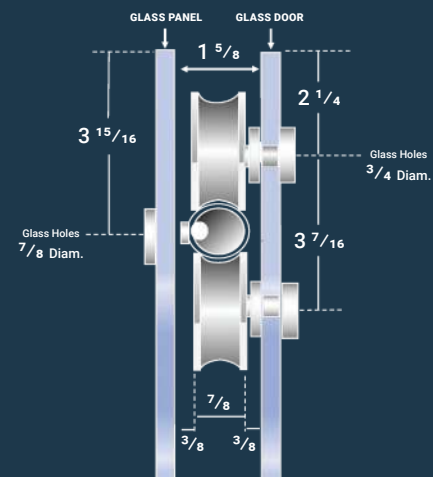

THE CASCADE SERIES
PETERSON SHOWER DOORS

STATE-OF-THE-ART IN STABILITY & STYLE LUXURY BY DESIGN

Customers rate this barn-style door as the easiest to install. And that doesn't take away from the impressiveness of this rolling shower enclosure. Crafted for performance and elegance, Aldora's Peterson Cascade Series brings together smooth operation and flawless finishes for a high-end shower door that completes a luxurious feel in your modern bathroom projects.

FEATURES

Heavy-duty 2 3/4" rollers that allow easy motion

Variety of finishes: Polished stainless, brushed stainless, oil rubbed bronze or matte black

Compartment packaging for superior product protection

8" back-to-back ladder pulls come standard

SIDE VIEW MEASUREMENTS

FINISH OPTIONS

Polished Stainless

Brushed Stainless

Oil Rubbed Bronze

Matte Black

ALDORAGLASS.COM